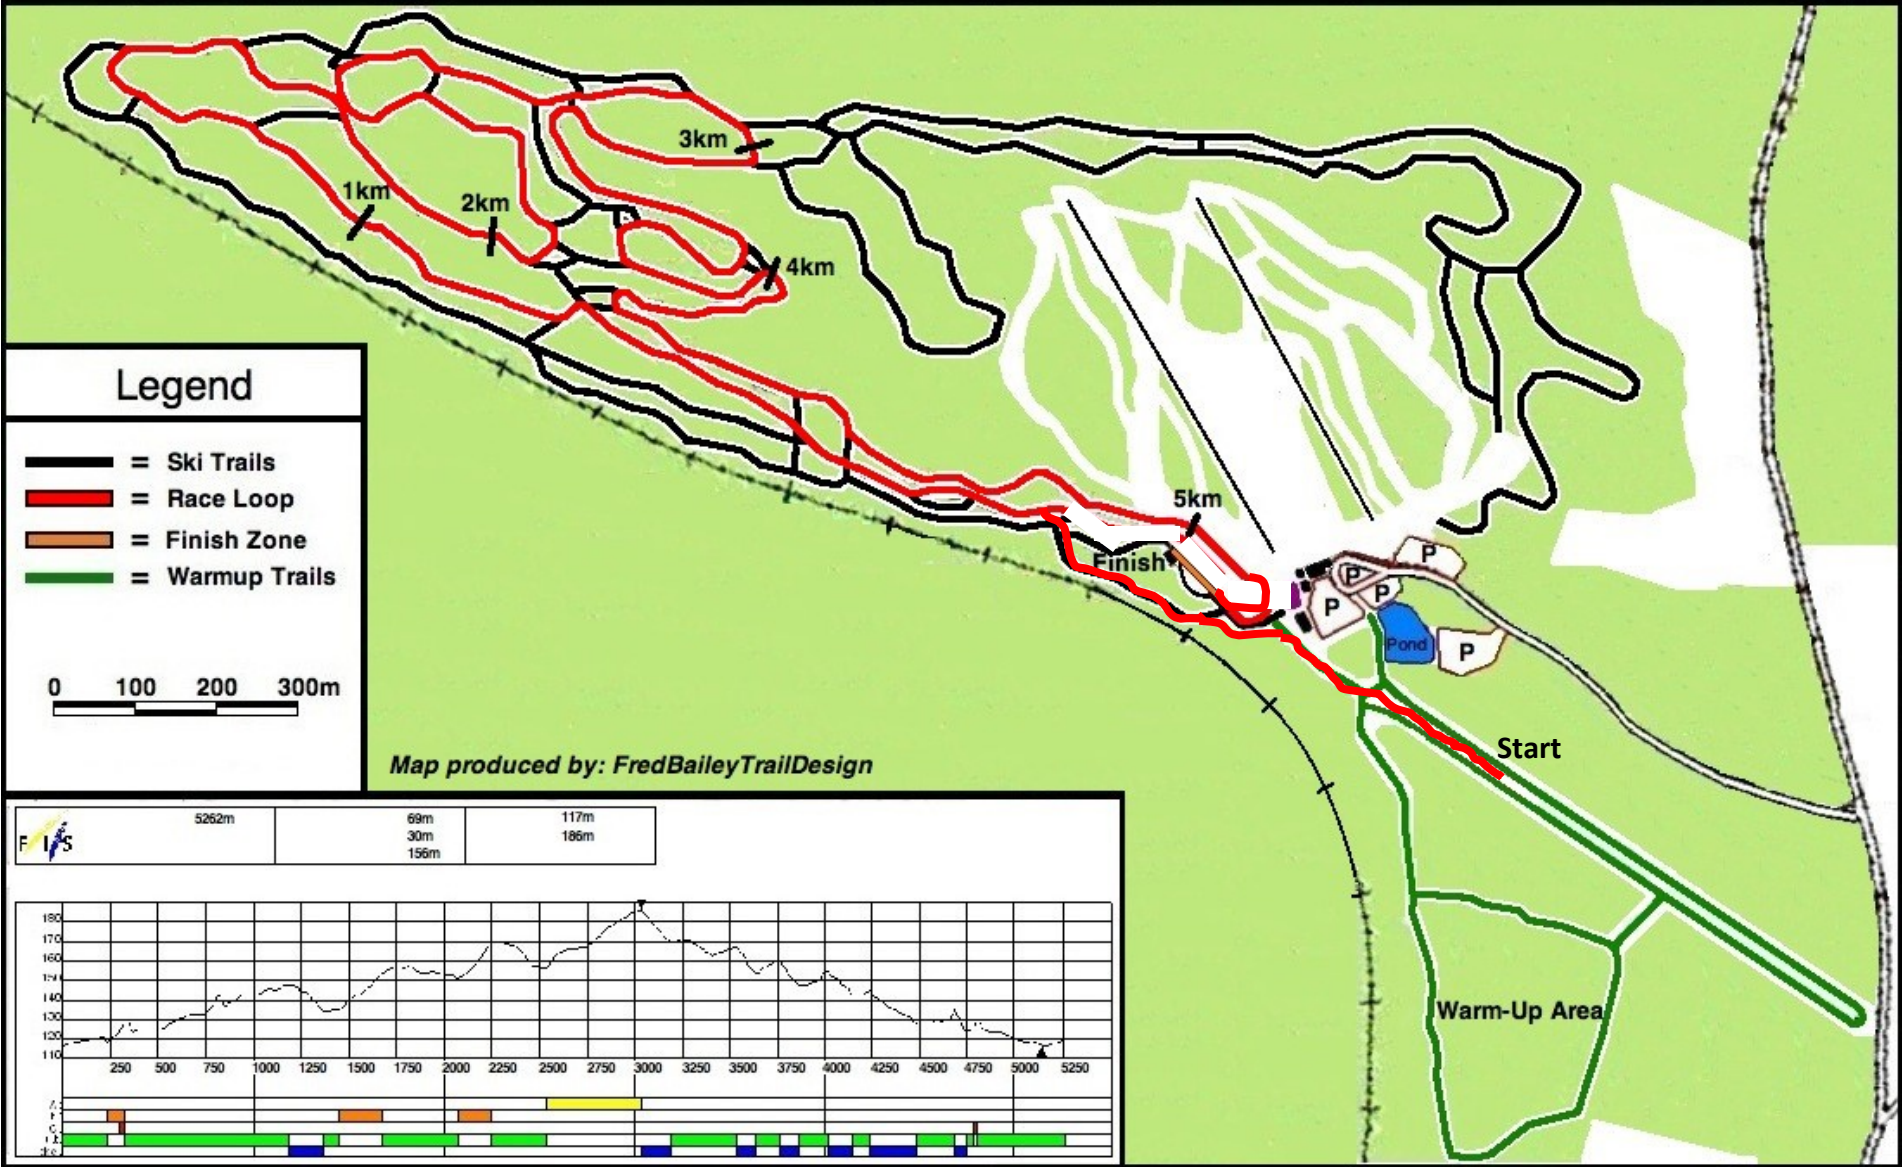

Titcomb Mountain

5km High School Course

Legend

- = Ski Trails
- = Race Loop
- = Finish Zone
- = Warmup Trails

0 100 200 300m

Map produced by: FredBaileyTrailDesign